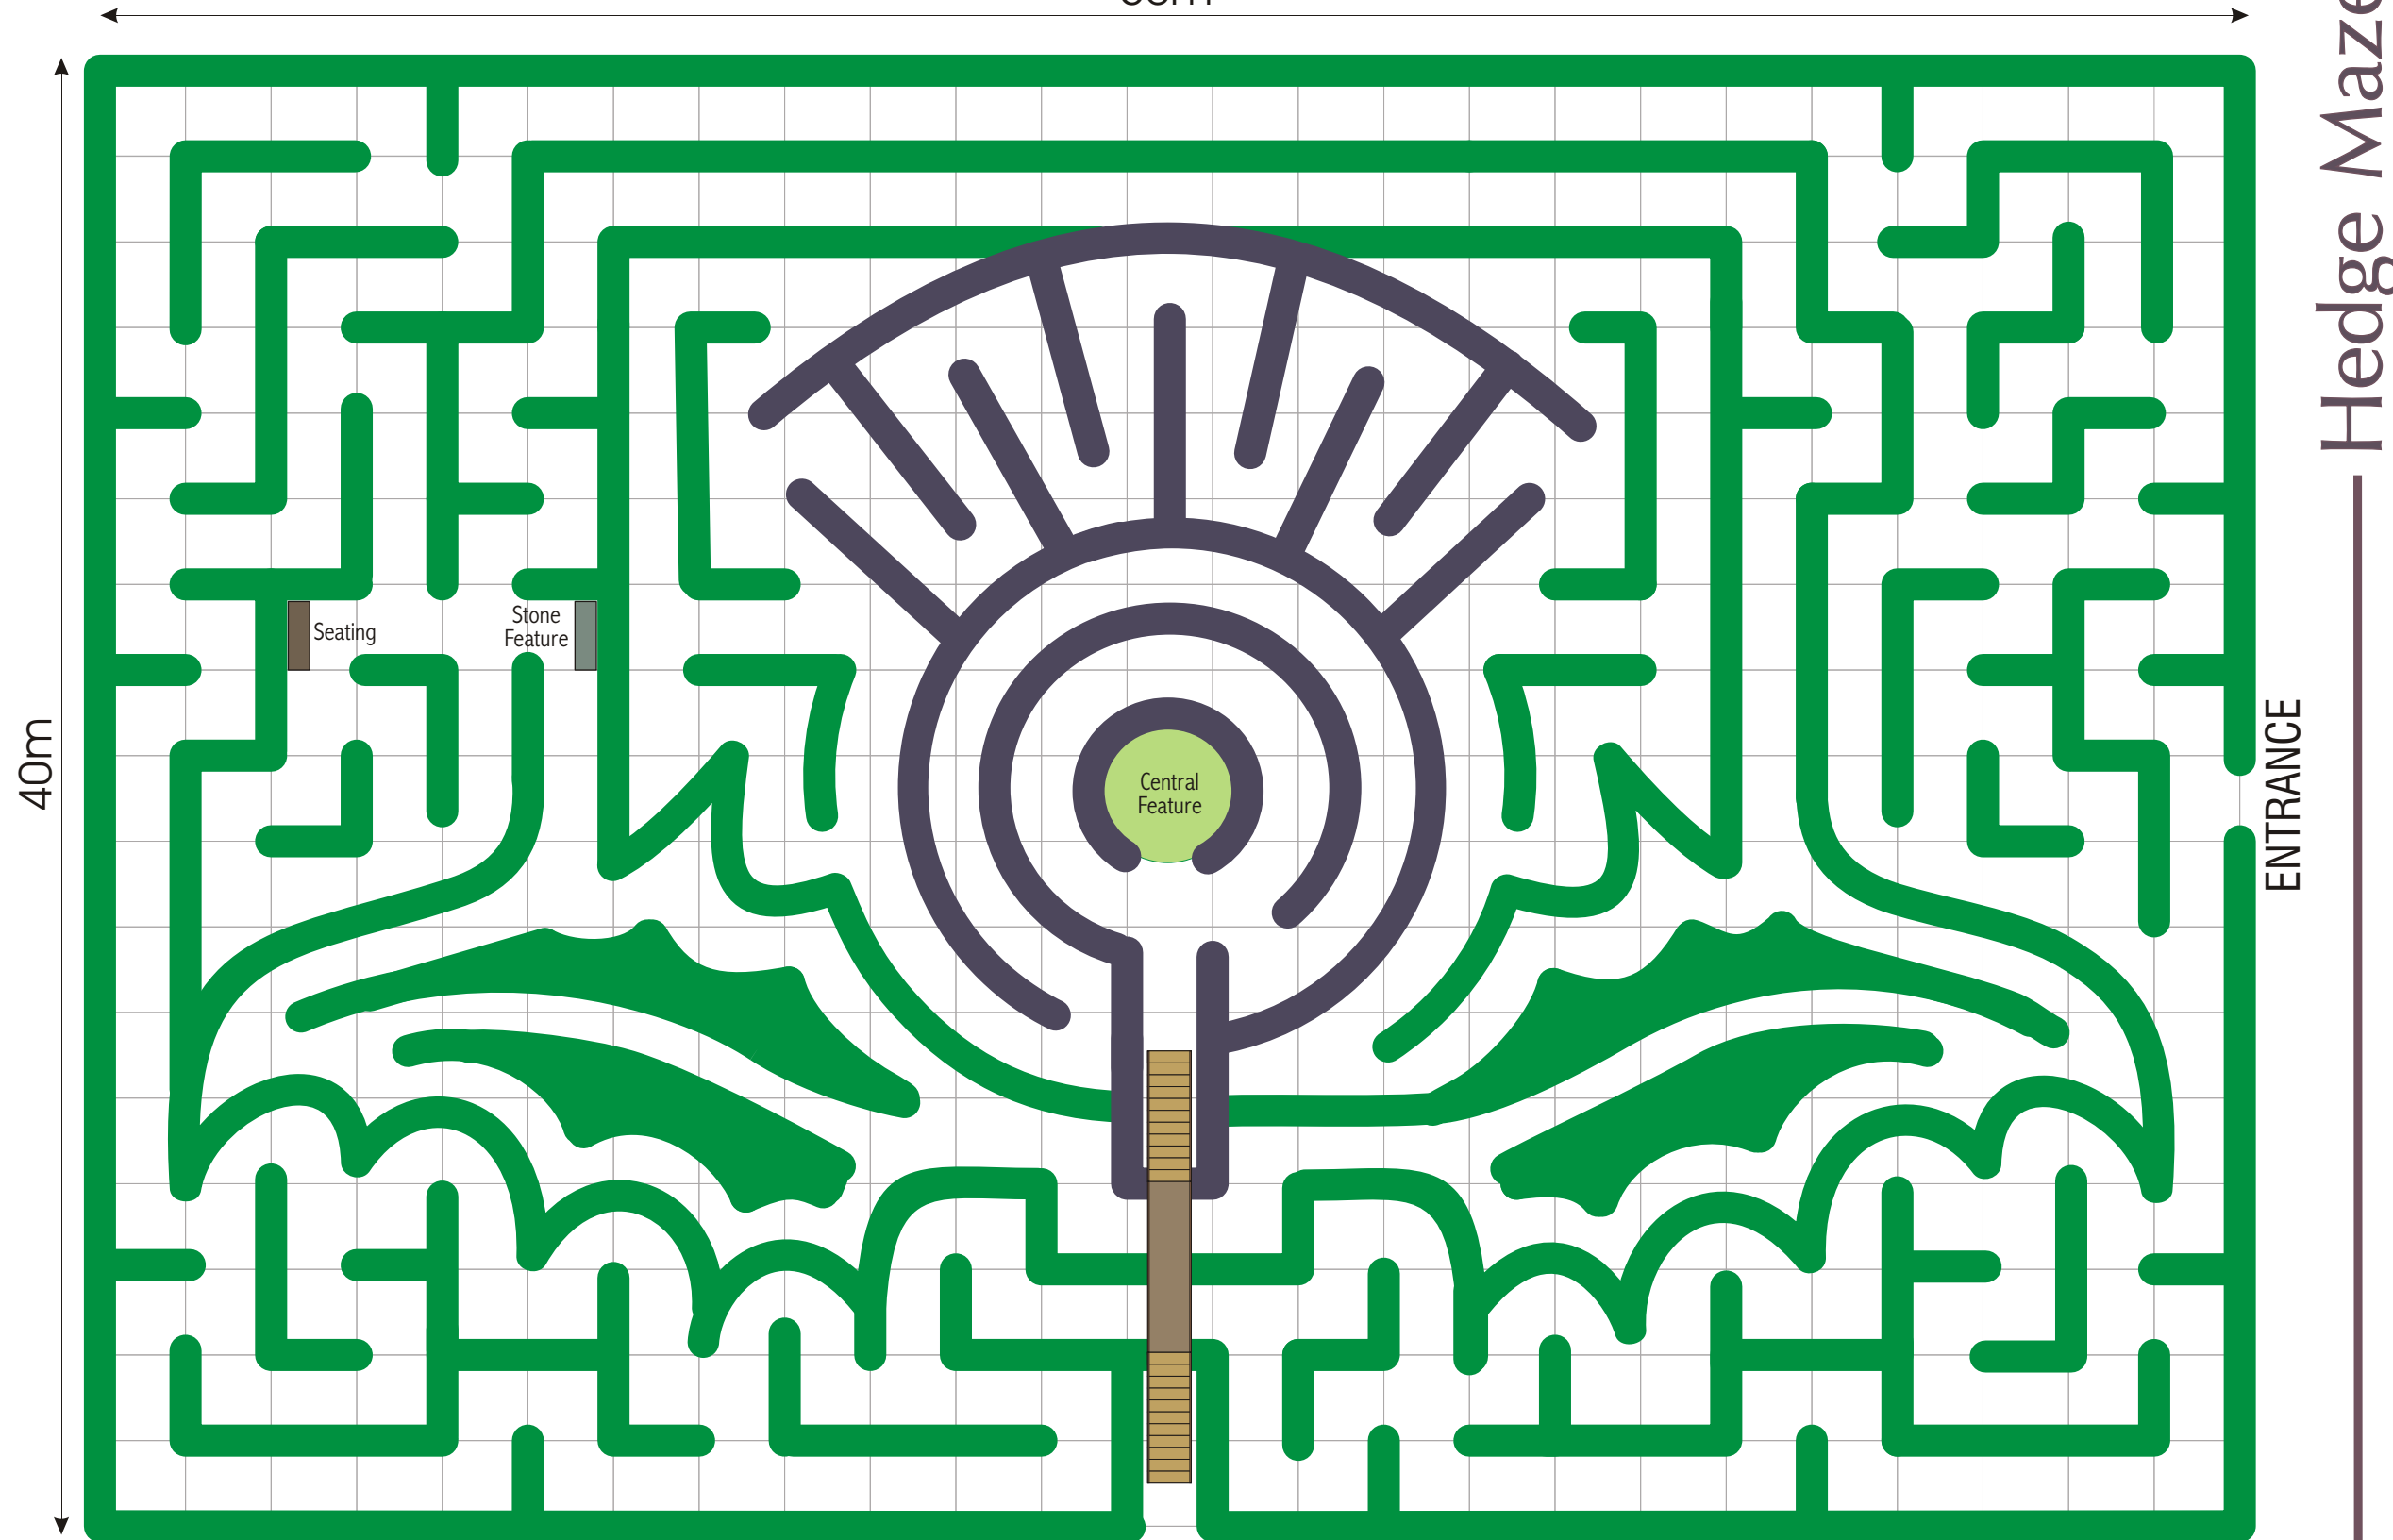

Forbes Maze

HEDGE MAZE

SCALE 1:200

60m

40m

Hedge Maze

EXIT

-  Planted with Copper Beech
-  Planted with Beech